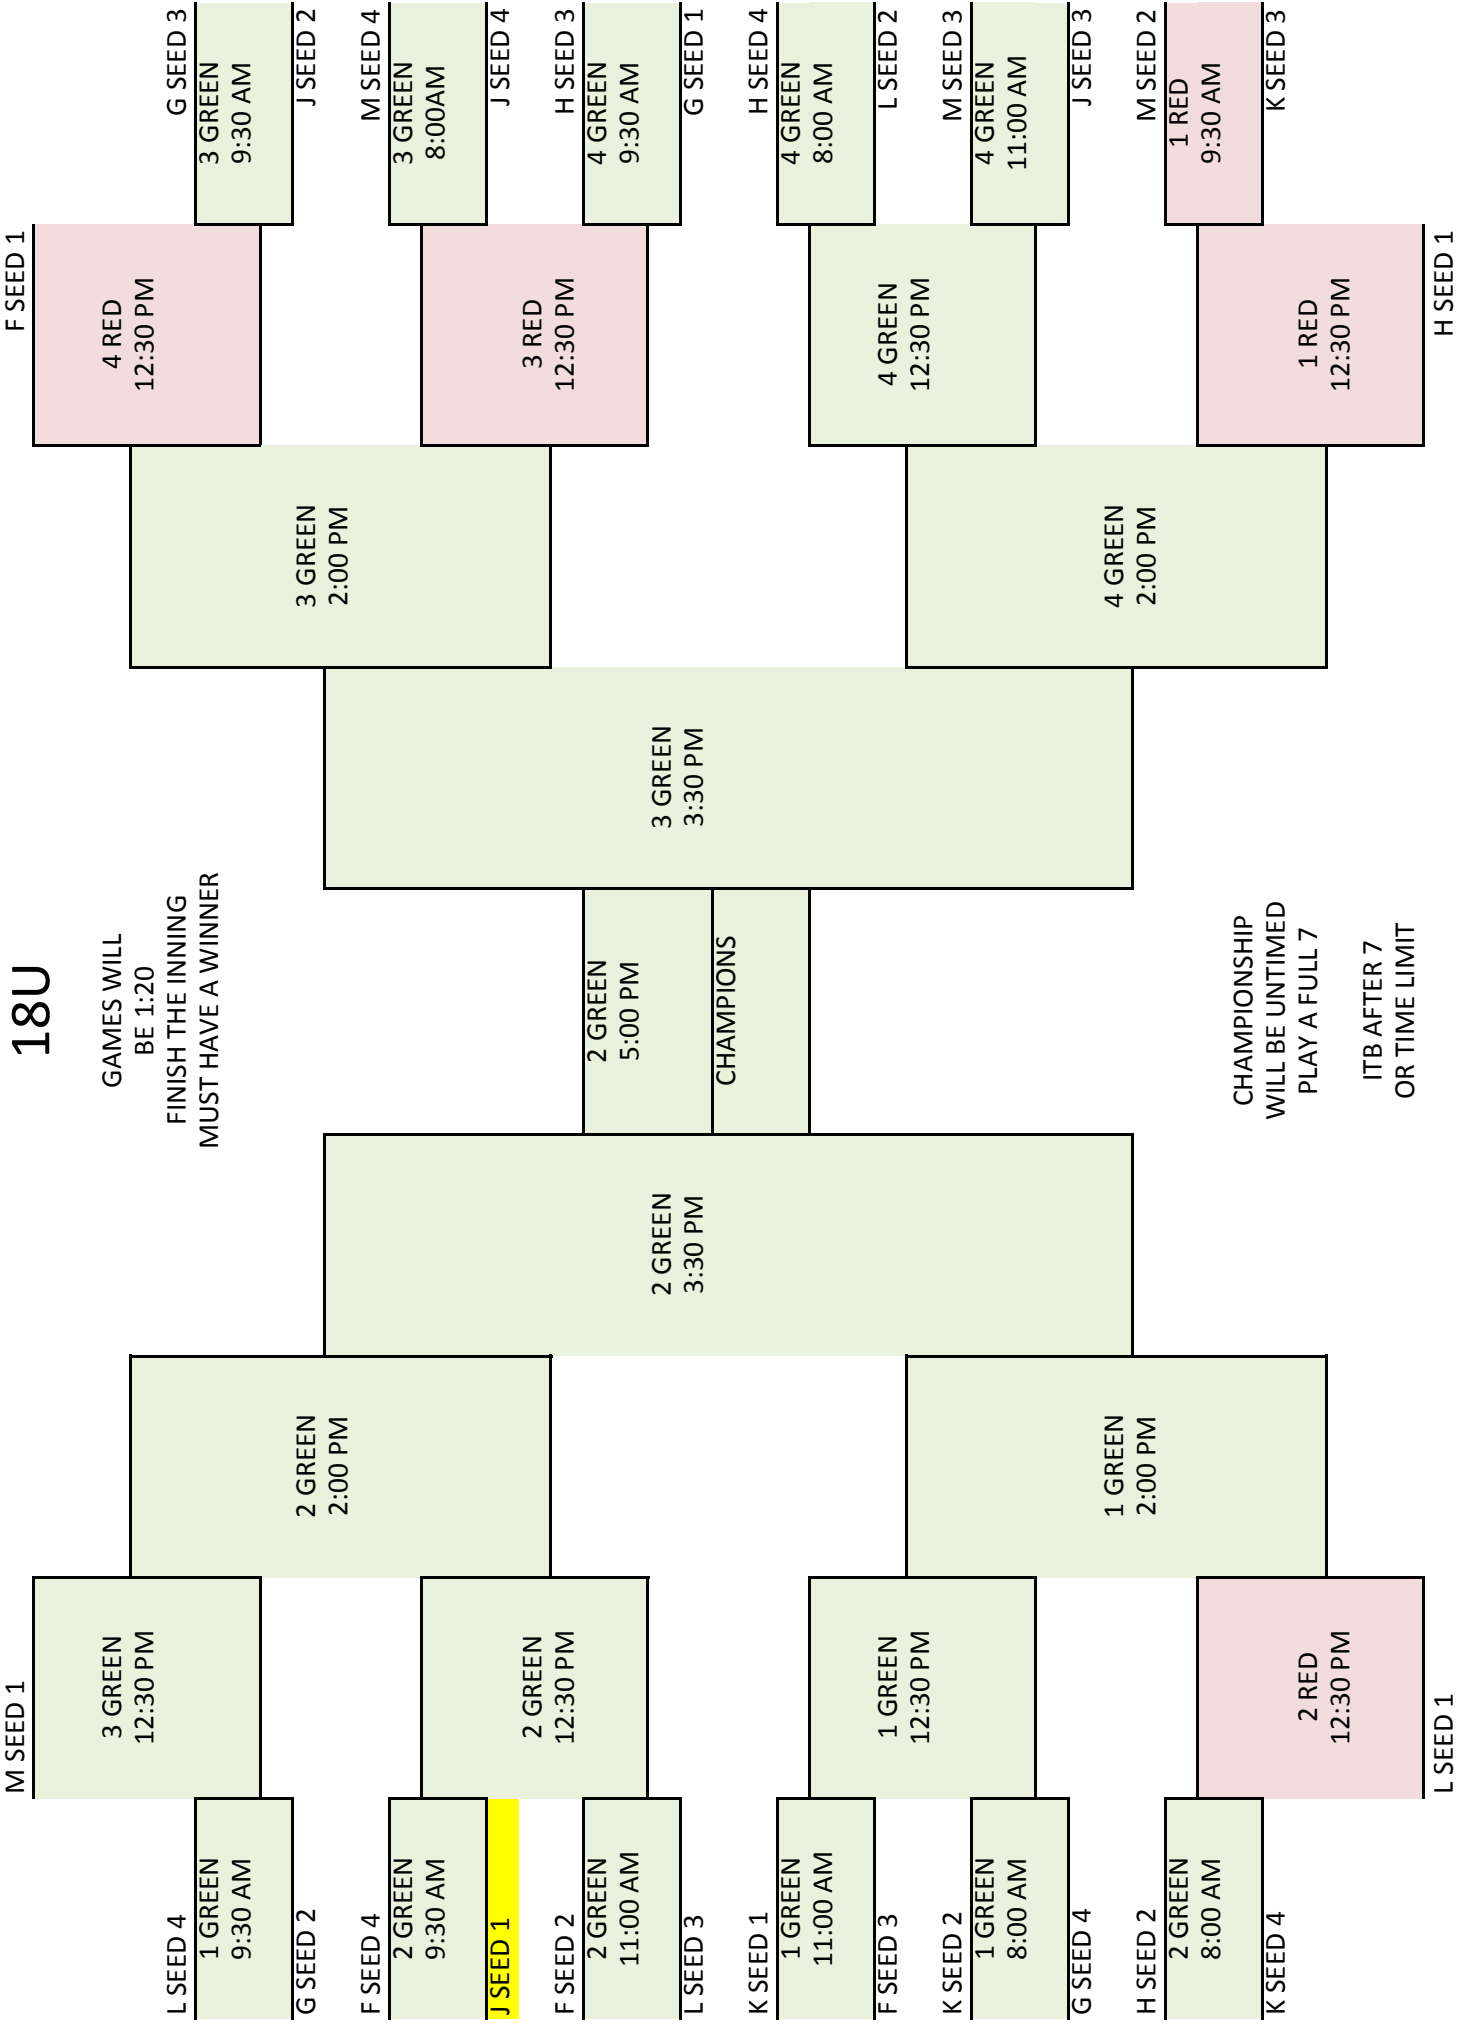

# 18U

GAMES WILL BE 1:20  
FINISH THE INNING  
MUST HAVE A WINNER

CHAMPIONSHIP  
WILL BE UNTIMED  
PLAY A FULL 7  
ITB AFTER 7  
OR TIME LIMIT

# 16U